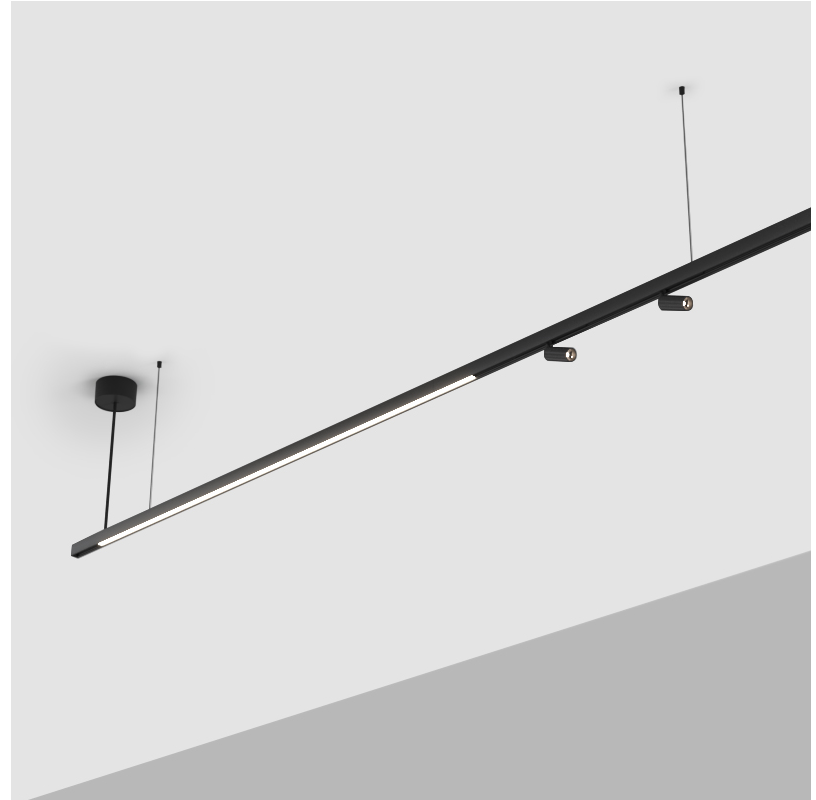

PROJECT
TYPE
SPECIFIER
QUANTITY
DATE

MINIMAL TRACK SUSPENSION

A3MINTRK-SUS-SYS

base number

1. To build a product code in our configurator select the specify button on the base model # product page
2. To build a manual product code on this datasheet choose from the options listed below in blue font and add the suffix to the base model #

GENERAL

Series: Minimal Track
Brand: Prolicht
Division: Architectural
Mounting Type: Suspension
Mounting Location: Ceiling
Subcategory: Profile

PHYSICAL

Fixture Finish: SSR / BKV / CWI / CRY / HAB / UFT / ITA / RUA / FTG / MYG / LOD / PUS / FRO / FUP / KIA / POP / BLS / SPG / MEY / GOH / GUM / CHC / COM / ABZ / JAG / OBR / MOS / ROR
Fixture Material: Anodized Aluminum

ELECTRICAL

Lamp Type: LED (Zhaga Standard)
Dimming: Non-Dimmable
Driver Included: No
Driver Location: Remote
Driver Type: Constant Voltage - Universal
Driver Class: Class 2
Input Voltage (V): 120 - 277
Output Voltage (V): 48
Upon Request: DALI dimming

LED

Lamp Life (hrs): 50000

OPTICAL

RATINGS AND CERTIFICATIONS

Certified By: Certified for North American Standards
IP rating: IP20